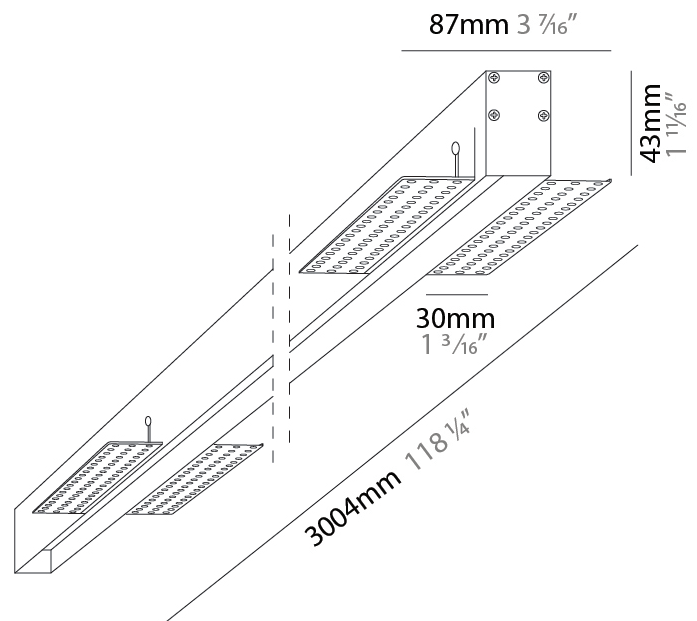

SAGITTARIUS TRIMLESS

A56160-

base number   Color   Finish   Diffuser
Temperature   Options   Options

1. To build a product code in our configurator select the specify button on the base model # product page
2. To build a manual product code on this datasheet choose from the options listed below in blue font and add the suffix to the base model #

GENERAL

Series: Sagittarius
Brand: Ivela
Division: Architectural
Mounting Type: Trimless
Mounting Location: Ceiling
Subcategory: Profile

PHYSICAL

Shape: Rectangle
Length (mm): 3004
Length (in): 118 1/8
Width (mm): 87
Width (in): 3 3/7
Height (mm): 43
Height (in): 1 7/8
Light Distribution: Direct
Diffuser: [PMMA - Opal / Prismatic](#)
Fixture Finish: [WHI / BLK / GLD](#)
Fixture Material: Aluminum

ELECTRICAL

Lamp Type: LED
Input Wattage (W): 48
Dimming: Tri-Mode (Non-Dimming and Phase Dimming (120Vac only) and 0-10V Dimming)
Driver Included: No
Driver Location: Remote
Driver Type: Constant Voltage - Universal
Driver Class: Class 2
Input Voltage (V): 120 - 277
Output Voltage (V): 24

LED

Color Temperature (°K): [2700 / 3000 / 4000](#)
Max. Delivered Lumen (lm): 3990 / 4200 / 4410
Nominal Lumen (lm): 5700 / 6000 / 6300
CRI: >93 CRI
Lamp Life (hrs): 50000

OPTICAL

RATINGS AND CERTIFICATIONS

Certified By: Certified for North American Standards
IP rating: IP20

PROJECT _____
TYPE _____
SPECIFIER _____
QUANTITY _____
DATE _____