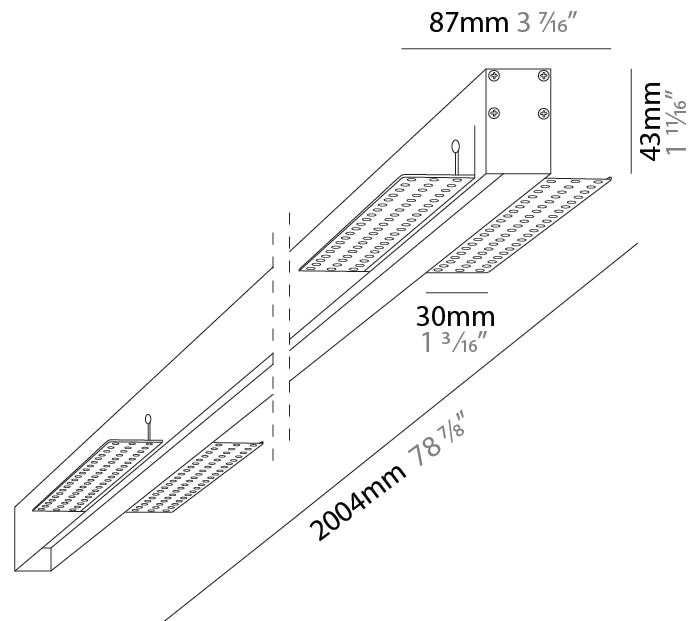

SAGITTARIUS TRIMLESS

A56159-

base number   Color   Finish   Diffuser
Temperature   Options   Options

1. To build a product code in our configurator select the specify button on the base model # product page
2. To build a manual product code on this datasheet choose from the options listed below in blue font and add the suffix to the base model #

GENERAL

Series: Sagittarius
Brand: Ivela
Division: Architectural
Mounting Type: Trimless
Mounting Location: Ceiling
Subcategory: Profile

PHYSICAL

Shape: Rectangle
Length (mm): 2004
Length (in): 78 ³/₈
Width (mm): 87
Width (in): 3 ³/₇
Height (mm): 43
Height (in): 1 ⁷/₈
Light Distribution: Direct
Diffuser: [PMMA - Opal / Prismatic](#)
Fixture Finish: [WHI / BLK / GLD](#)
Fixture Material: Aluminum

ELECTRICAL

Lamp Type: LED
Input Wattage (W): 32
Dimming: Tri-Mode (Non-Dimming and Phase Dimming (120Vac only) and 0-10V Dimming)
Driver Included: No
Driver Location: Remote
Driver Type: Constant Voltage - Universal
Driver Class: Class 2
Input Voltage (V): 120 - 277
Output Voltage (V): 24

LED

Color Temperature (°K): [2700 / 3000 / 4000](#)
Max. Delivered Lumen (lm): 2660 / 2800 / 2940
Nominal Lumen (lm): 3800 / 4000 / 4200
CRI: >93 CRI
Lamp Life (hrs): 50000

OPTICAL

RATINGS AND CERTIFICATIONS

Certified By: Certified for North American Standards
IP rating: IP20

PROJECT _____
TYPE _____
SPECIFIER _____
QUANTITY _____
DATE _____